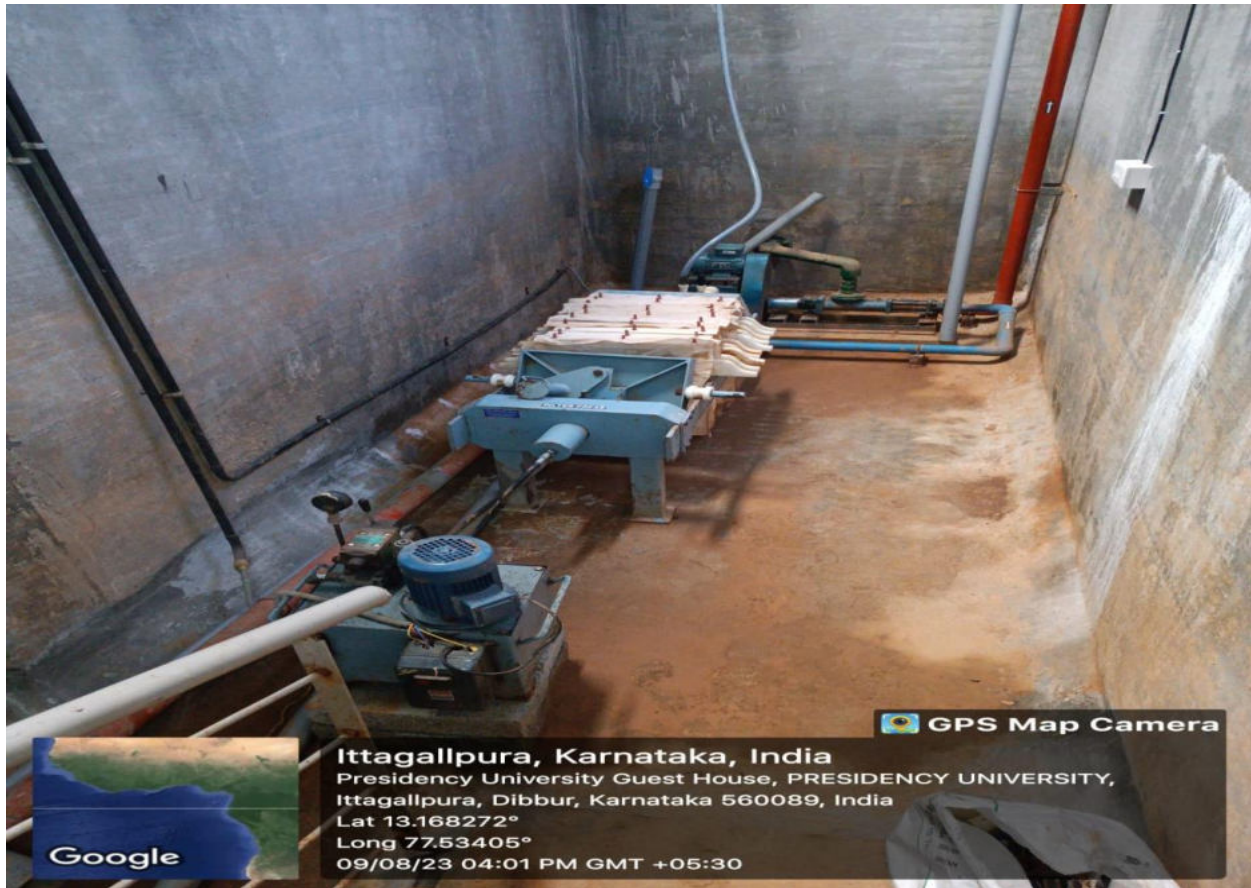

PRESIDENCY UNIVERSITY

Presidency University Act, 2013 of the Karnataka Act No. 41 of 2013 | Established under Section 2(f) of UGC Act, 1956
Approved by AICTE, New Delhi

STP SLUDGE CAKE FORMATION MACHINE

Itgalpur, Rajanakunte, Yelahanka, Bengaluru 560 064

www.presidencyuniversity.in