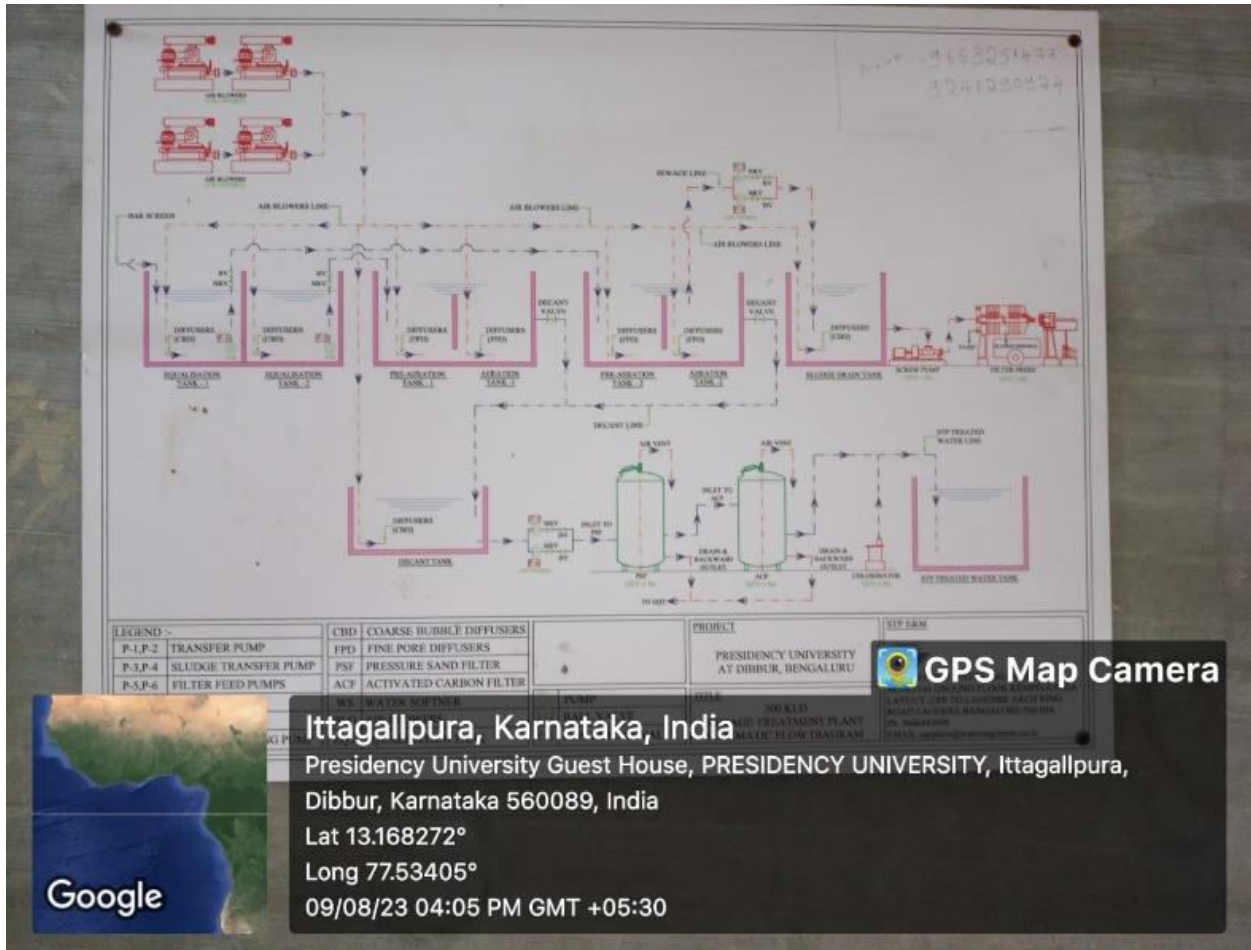

STP

Sanne
REGISTRAR
PRESIDENCY UNIVERSITY
BANGALORE

Itgalpur, Rajanakunte, Yelahanka, Bengaluru 560 064

www.presidencyuniversity.in

STP FLOW CHART

Ittagallpura, Karnataka, India
 Presidency University Guest House, PRESIDENCY UNIVERSITY, Ittagallpura,
 Dibbur, Karnataka 560089, India
 Lat 13.168272°
 Long 77.53405°
 09/08/23 04:05 PM GMT +05:30