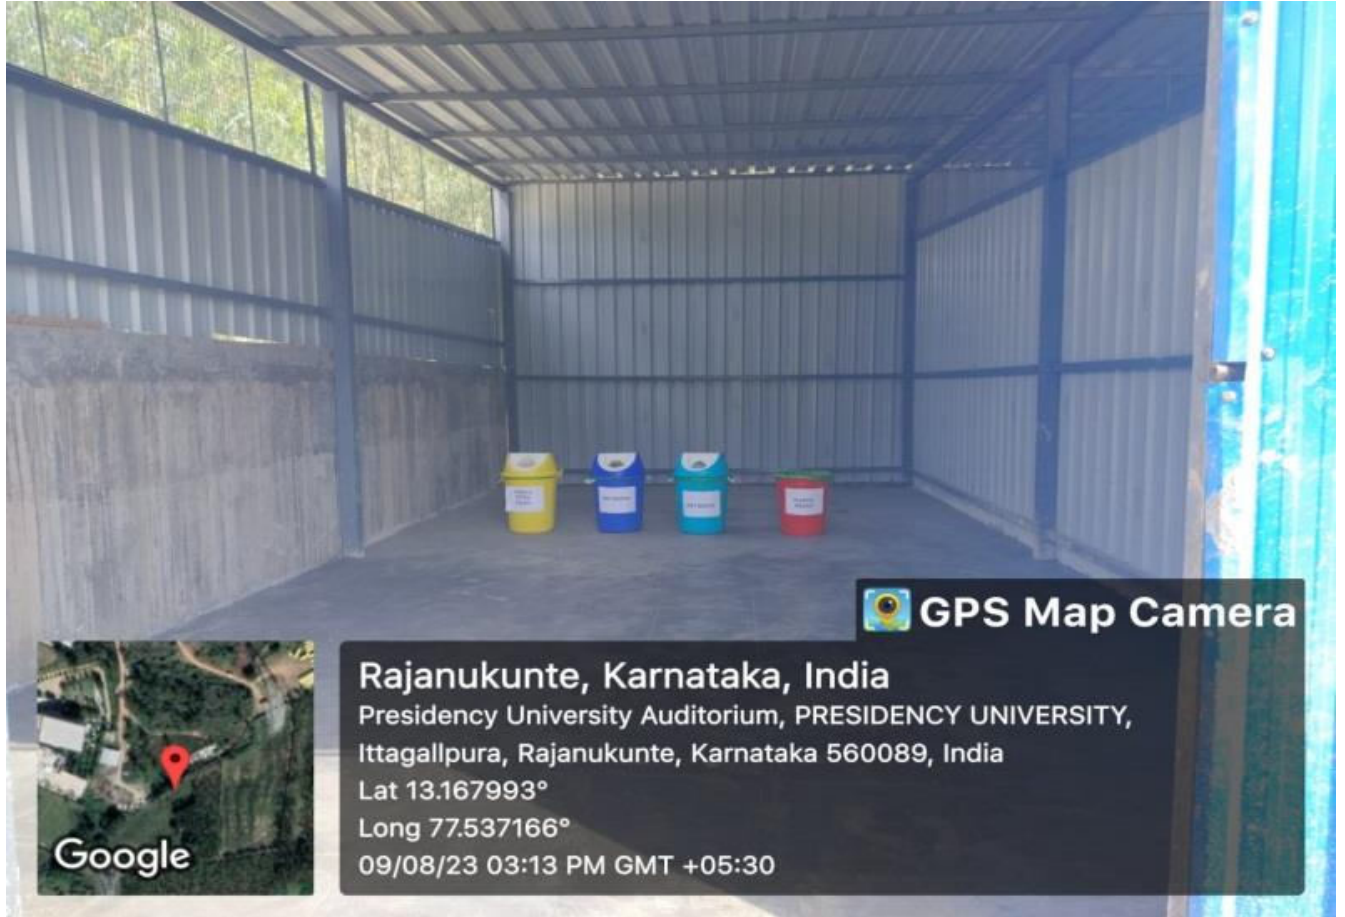

PRESIDENCY UNIVERSITY

Presidency University Act, 2013 of the Karnataka Act No. 41 of 2013 | Established under Section 2(f) of UGC Act, 1956
Approved by AICTE, New Delhi

GPS Map Camera