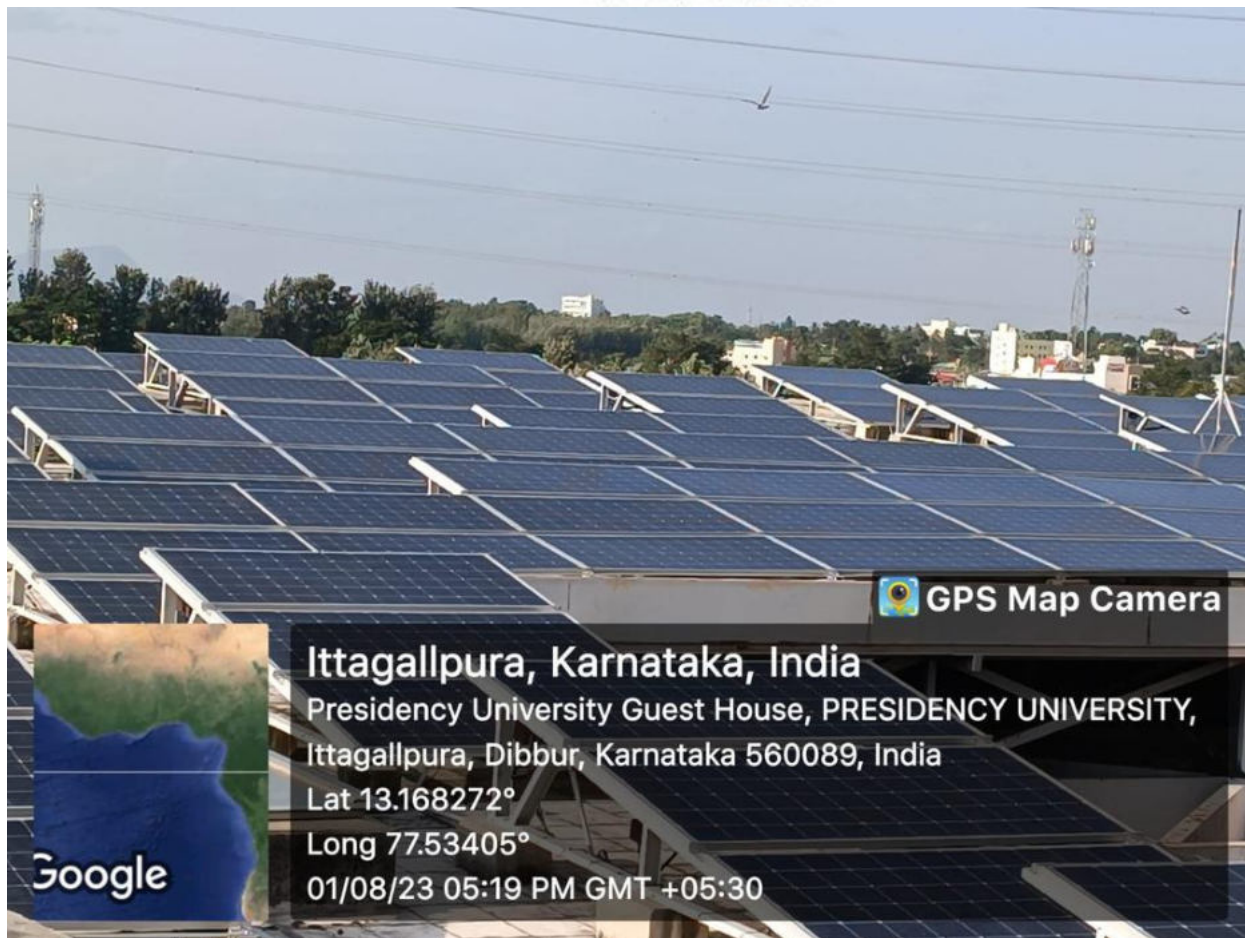

PRESIDENCY UNIVERSITY

Presidency University Act, 2013 of the Karnataka Act No. 41 of 2013 | Established under Section 2(f) of UGC Act, 1956
Approved by AICTE, New Delhi

Itgalpur, Rajanakunte, Yelahanka, Bengaluru 560 064

www.presidencyuniversity.in