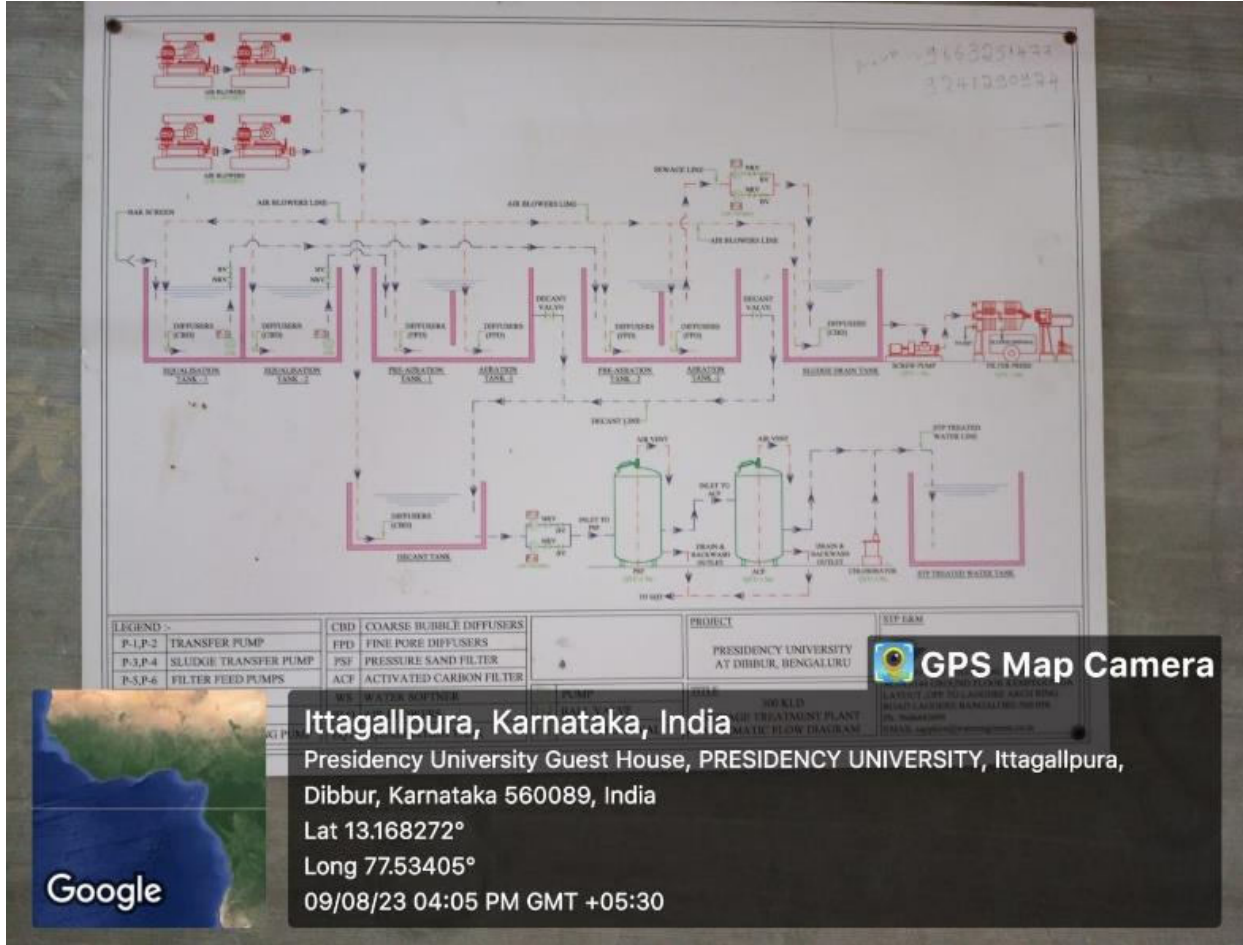

Sewage Treatment Plant

Sanne
REGISTRAR

Itgalpur, Rajanakunte, Yelahanka, Bengaluru 560 064

www.presidencyuniversity.in

STP FLOW CHART

Google

Ittagallpura, Karnataka, India
 Presidency University Guest House, PRESIDENCY UNIVERSITY, Ittagallpura,
 Dibbur, Karnataka 560089, India
 Lat 13.168272°
 Long 77.53405°
 09/08/23 04:05 PM GMT +05:30