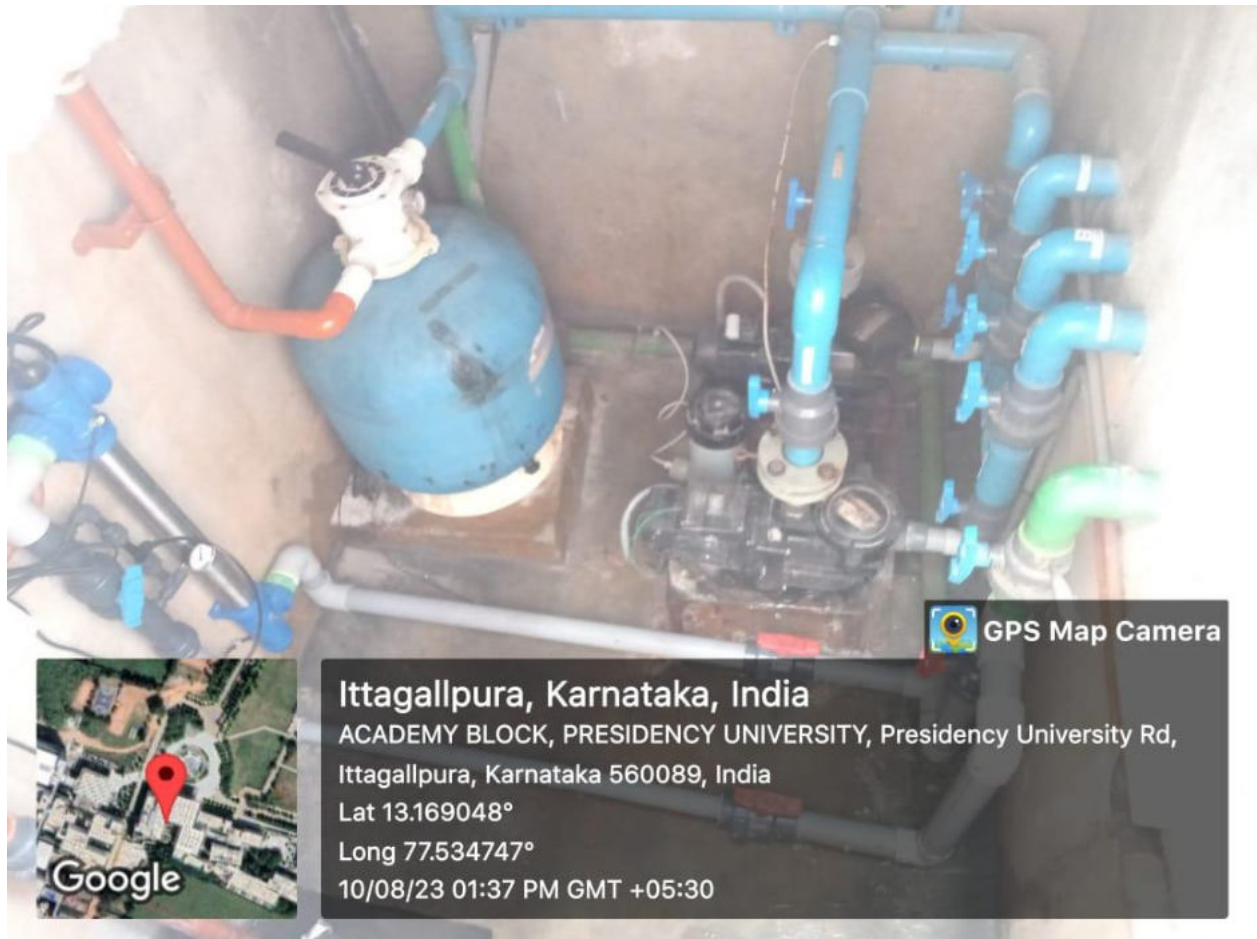

WATER FOUNTAIN

Ittagallpura, Karnataka, India

ACADEMY BLOCK, PRESIDENCY UNIVERSITY, Presidency University Rd,

Ittagallpura, Karnataka 560089, India

Lat 13.169048°

Long 77.534747°

10/08/23 01:37 PM GMT +05:30