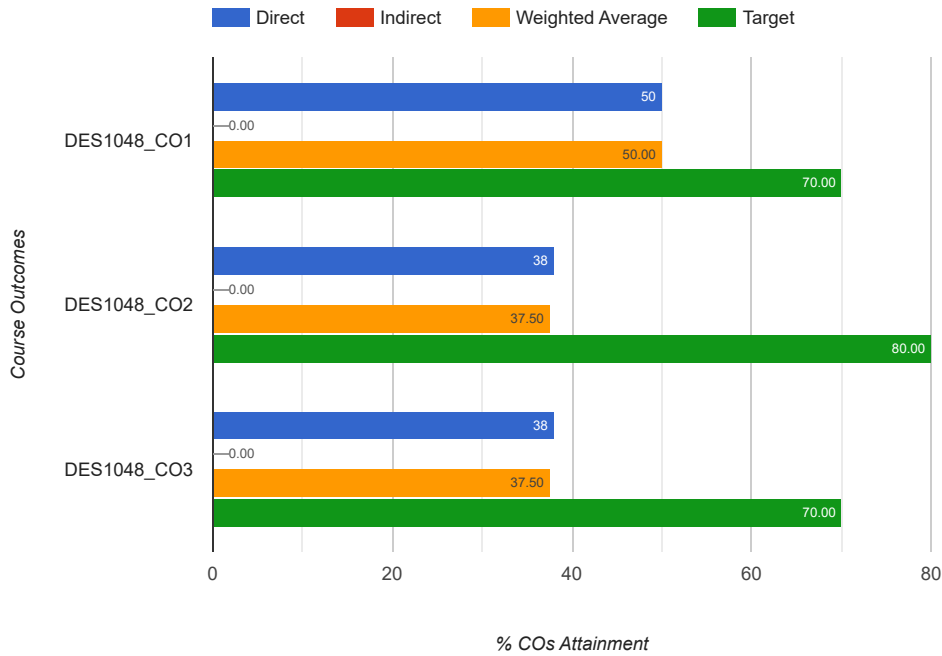

Attainment of Course Outcomes - Direct & Indirect for BDS - 2021 - Sem III - DES1048 - Colour Theory for Interior Design

COs Attainment for Direct Assessments	
Program Name :	B.Des. Space Design
Course Code:	DES1048
Course Title:	BDS - 2021 - Sem III - DES1048 - Colour Theory for Interior Design
Batch:	BDS 2021-2025

 REGISTRAR

Course Outcome	Mapping with Program Outcome		Attainment % in		Avg Attainment(100% Direct + 0% Indirect)	Target of Attainment	Attainment	Level of Attainment
	POs	Level of Mapping	Direct	Indirect				
DES1048_CO1	BDS_PO1	1	50.00		50.00	70.00 (2)	Not Attained	2.00
	BDS_PSO1	2						
	BDS_PSO2	2						
	BDS_PSO3	3						
	BDS_PO10	2						
	BDS_PO11	1						
	BDS_PO12	2						
DES1048_CO2	BDS_PO1	2	37.50		37.50	80.00 (2)	Not Attained	1.00
	BDS_PSO1	3						
	BDS_PSO2	3						
	BDS_PSO3	3						
	BDS_PO10	2						
	BDS_PO11	3						
	BDS_PO12	2						
DES1048_CO3	BDS_PO1	3	37.50		37.50	70.00 (2)	Not Attained	1.00
	BDS_PSO1	1						
	BDS_PSO2	2						
	BDS_PSO3	3						
	BDS_PO10	3						
	BDS_PO11	3						
	BDS_PO12	3						

 REGISTRAR

COs Attainment for Direct Assessments

COs Attainment for Internal Assessments

Section	Course Outcome	COs Attainment(%)	Total Assignments Created	Assignments used for Outcomes Analysis	Teacher
BDS - 2021 - Sem III - DES1048 - Colour Theory for Interior Design - Section I	DES1048_CO1	50.00	3	3	kruthika.m@presidencyuniversity.in
	DES1048_CO2	37.50			
	DES1048_CO3	37.50			