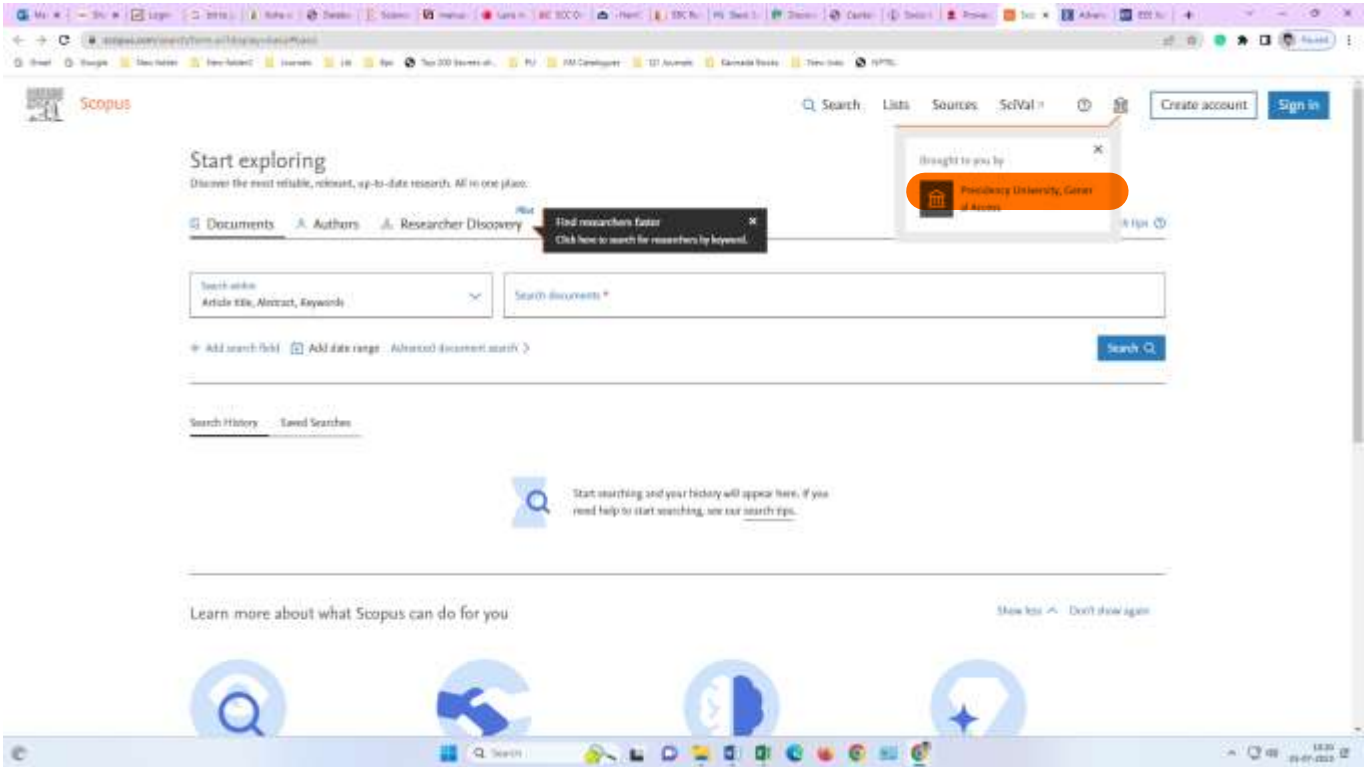

PRESIDENCY UNIVERSITY

Private University Estd. in Karnataka State by Act No. 41 of 2013

SCOPUS - SOE

Jane
REGISTRAR
PRESIDENCY UNIVERSITY
BANGALORE