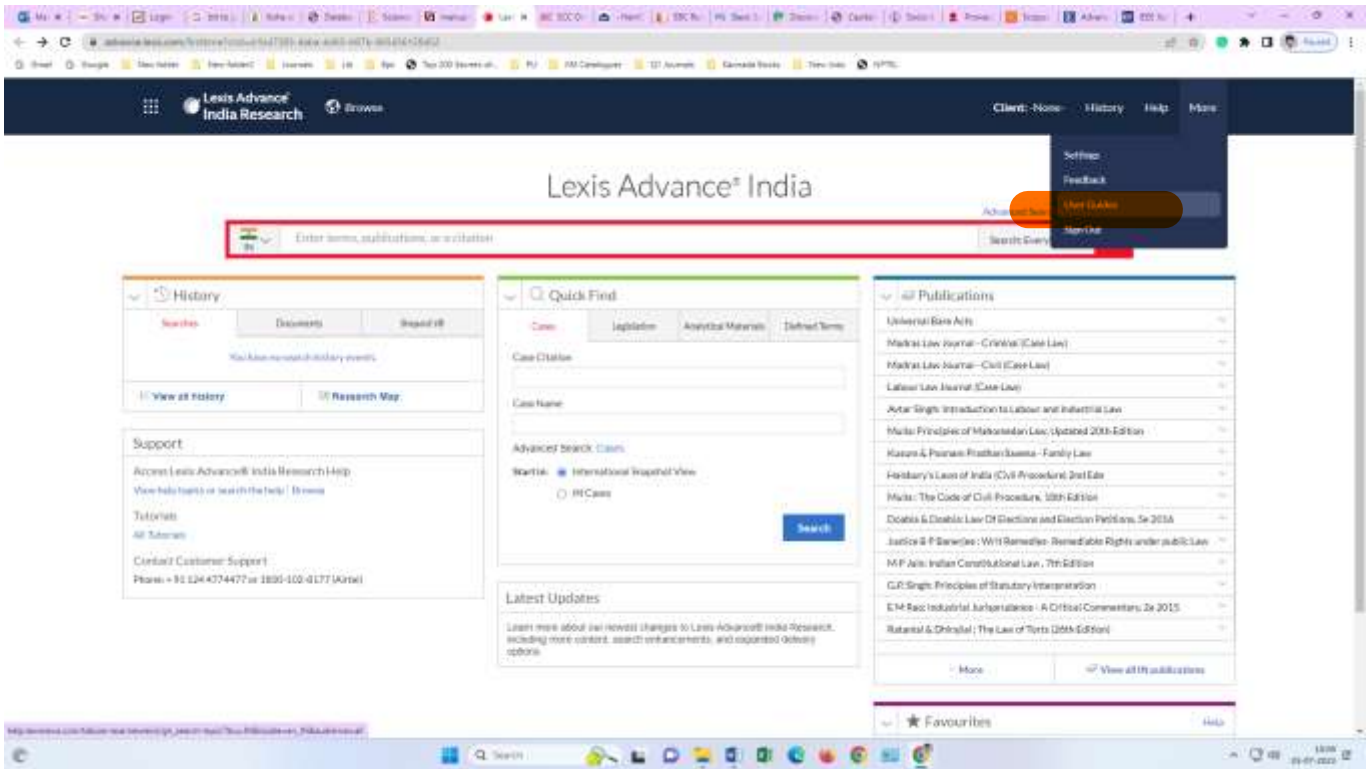

PRESIDENCY UNIVERSITY

Private University Estd. in Karnataka State by Act No. 41 of 2013

LEXISNEXIS - SOL

Jame
REGISTRAR
PRESIDENCY UNIVERSITY
Bangalore

City Office : University House,8/1, King Street, Richmond Town, Bengaluru - 560025

Campus: Presidency University, Ittagalpur, Rajanakunte, Yelhanka, Bengaluru - 560064

Phone : +91 080 23093500 Email : info@presidencyuniversity.in

URL : www.presidencyuniversity.in