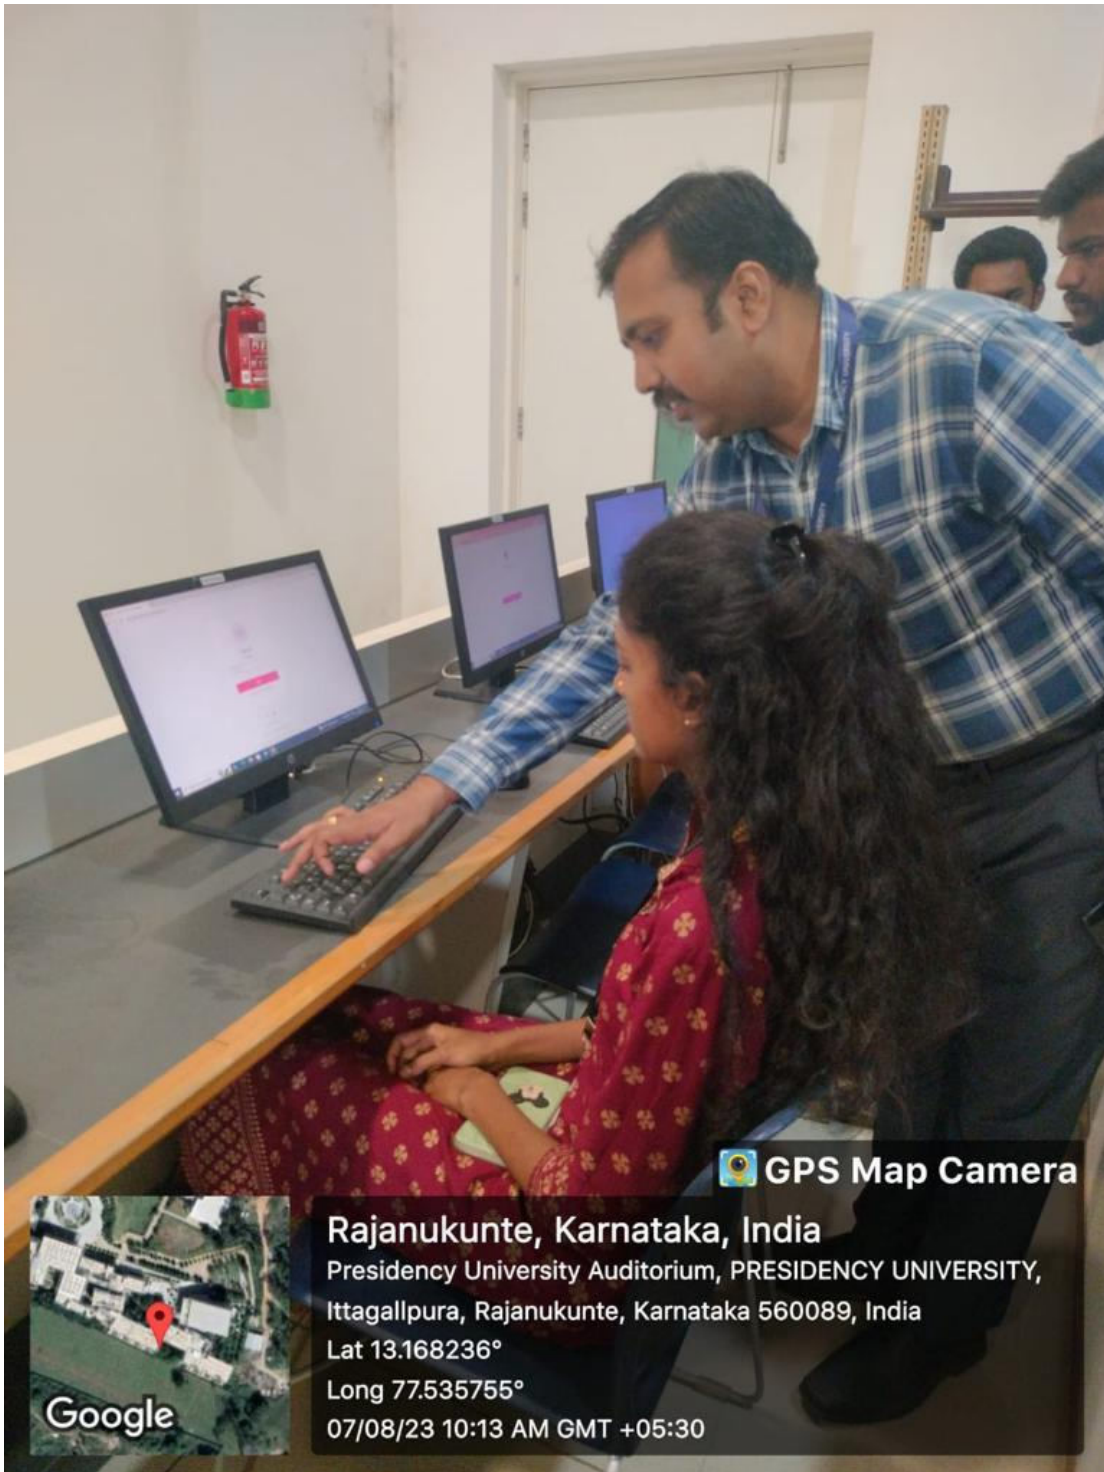

PRESIDENCY UNIVERSITY

Presidency University Act, 2013 of the Karnataka Act No. 41 of 2013 | Established under Section 2(f) of UGC Act, 1956
Approved by AICTE, New Delhi

Business Lab

GPS Map Camera