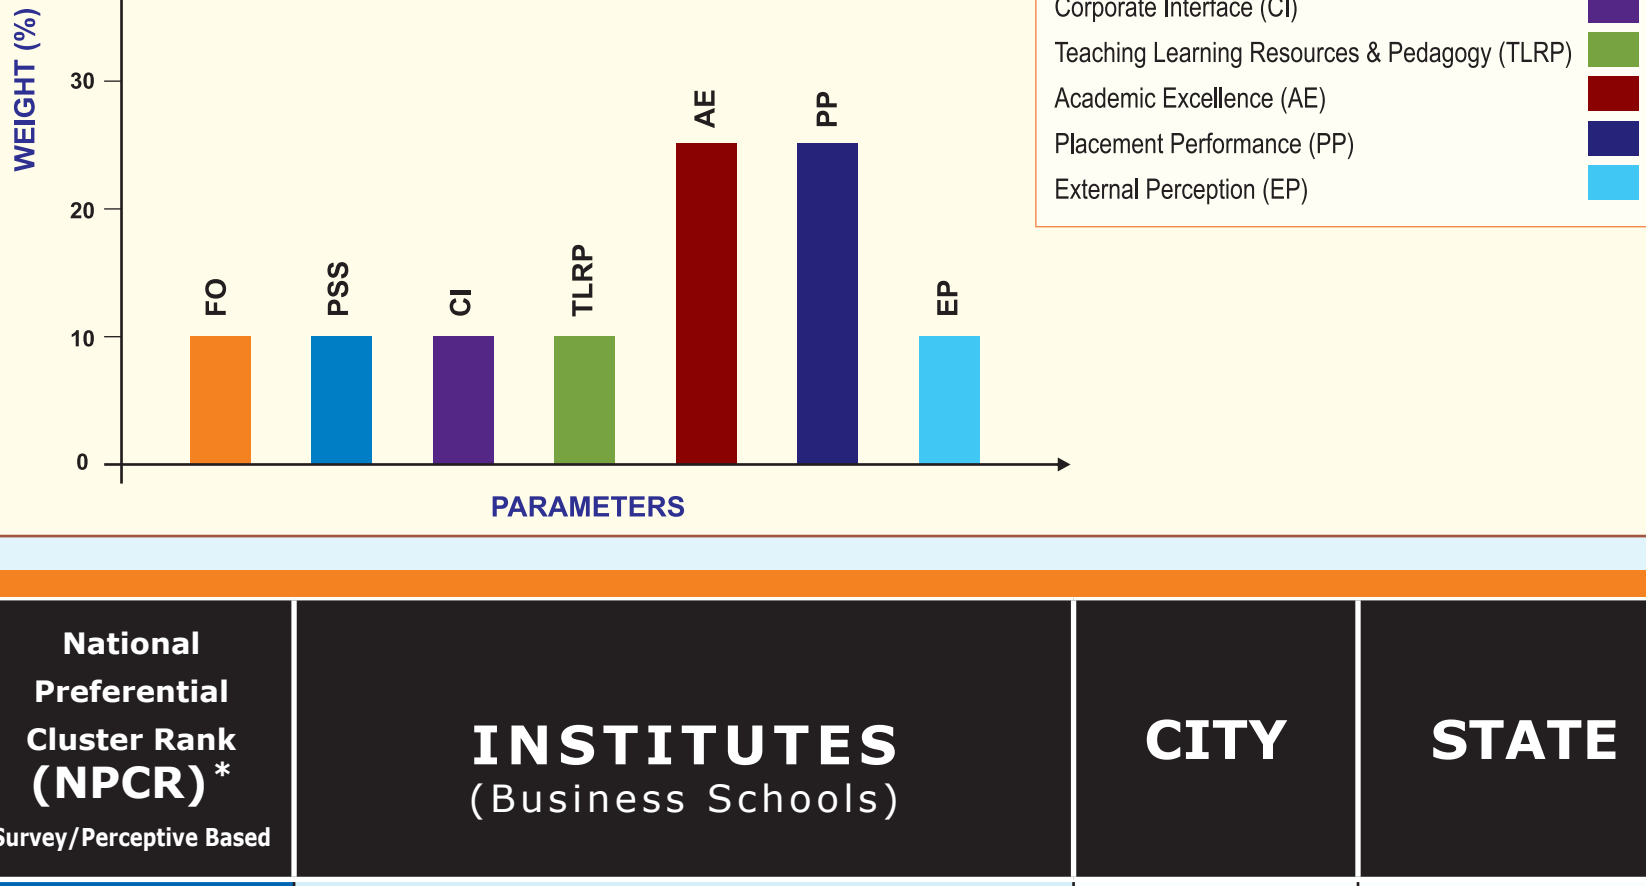

IIRF-2020

INDIAN INSTITUTIONAL RANKING FRAMEWORK

www.iirf.in

Released by: **EducationPost**
A NEW HIGH IN EDUCATION

On **November 15, 2019**

DISCIPLINE SURVEY : MANAGEMENT

Courses Assessed : **TWO Year Full-Time PGP, PGDM and MBA**

METHODOLOGY

National Preferential Cluster Rank (NPCR)* Survey/Perceptive Based	INSTITUTES (Business Schools)	CITY	STATE
1	Indian Institute of Management	Ahmedabad	Gujarat
	Indian Institute of Management	Calcutta	West Bengal
	Indian Institute of Management	Bangalore	Karnataka
2	Faculty of Management Studies, University of Delhi	Delhi	Delhi
	Indian School of Business (ISB)	Hyderabad	Telangana
	IIFT	New Delhi	Delhi
	Indian Institute of Management	Lucknow	Uttar Pradesh
3	XLRI	Jamshedpur	Jharkhand
	Management Development Institute	Gurgaon	Haryana
	S P Jain Institute of Management and Research (SPJIMR)	Mumbai	Maharashtra
	Indian Institute of Management	Indore	Madhya Pradesh
4	Indian Institute of Management	Kozhikode	Kerala
	Jamnalal Bajaj Institute of Management Studies	Mumbai	Maharashtra
	Shailesh J Mehta School of Management, IIT Bombay	Mumbai	Maharashtra
	Department of Management Studies, IIT-Delhi	New Delhi	Delhi
5	Vinod Gupta School of Management, IIT Kharagpur	Kharagpur	West Bengal
	SCMHRD	Pune	Maharashtra
	MICA	Ahmedabad	Gujarat
	Indian Institute of Management	Rohtak	Haryana
6	Indian Institute of Management	Raipur	Chattishgarh
	Indian Institute of Management	Ranchi	Jharkhand
	Indian Institute of Management	Trichy	Tamil Nadu
	Indian Institute of Management	Udaipur	Rajasthan
7	NMIMS School of Business Management	Mumbai	Maharashtra
	Indian Institute of Management	Shillong	Meghalaya
	Institute of Management Technology (IMT)	Ghaziabad	Uttar Pradesh
	International Management Institute (IMI)	New Delhi	Delhi
8	Indian Institute of Management	Visakhapatnam	Andhra Pradesh
	Indian Institute of Management	Kashipur	Uttarakhand
	Indian Institute of Management	Nagpur	Maharashtra
	University Business School, Punjab University (UBS)	Chandigarh	Chadigarh
9	Department of Business Economics, DU	Delhi	Delhi
	FORE School of Management	New Delhi	Delhi
	MHRM Department of Humanities and Social Science, IIT-Kharagpur	Kharagpur	West Bengal
	SIMSREE	Mumbai	Maharashtra
10	MHRM Department of Humanities and Social Science, IIT-Kharagpur	Kharagpur	West Bengal
	Department of Management Studies, IIT-Roorkee	Roorkee	Uttarakhand
	Indian Institute of Management	Sambalpur	Himachal Pradesh
	GOA Institute of Management (GIM)	Goa	Goa
11	Indian Institute of Management	Jammu	Jammu
	Indian Institute of Management	Sirmaur	Himachal Pradesh
	TAXILA Business School	Jaipur	Rajasthan
	Lal Bahadur Shastri Institute of Management	New Delhi	Delhi
12	Great Lakes Institute of Management	Chennai	Tamil Nadu
	Indian Institute of Management	Bodh Gaya	Bihar
	Birla Institute of Management Technology (BIMTECH)	Greater Noida	Uttar Pradesh
	Indian Institute of Management	Amritsar	Punjab
13	WOXSEN School of Business	Hyderabad	Telangana
	Loyola Institute of Business Administration (LIBA)	Chennai	Tamil Nadu
	National Institute of Industrial Engineering (NITIE)	Mumbai	Maharashtra
	Jaipuria Institute of Management	Noida	Uttar Pradesh
14	Symbiosis Centre for Information Technology	Pune	Maharashtra
	Institute of Management Studies, BHU	Varanasi	Uttar Pradesh
	Jagan Institute of Management Studies (JIMS)	Rohini, Delhi	Delhi
	Department of Management Studies, IIT-ISM	Dhanbad	Jharkhand
15	IISWBM	Kolkata	West Bengal
	School of Management, Manipal University	Manipal	Karnataka
	Institute of Management, Nirma University	Ahmedabad	Gujarat
	ABV-IIITM	Gwalior	Madhya Pradesh
16	Institute of Management and Entrepreneurship Development (IMED)	Pune	Maharashtra
	Institute of Management Studies (IMS)	Ghaziabad	Uttar Pradesh
	Institute of Rural Management, Anand	Anand	Gujarat
	School of Management and Entrepreneurship, Shiv Nadar University	Dadri	Uttar Pradesh
17	Jindal Global Business School	Sonapat	Haryana
	School of Management, KIIT University	Bhubaneswar	Odisha
	AIMS Institutes	Bengaluru	Karnataka
	BVIMR	New Delhi	Delhi
18	ABBS School of Management	Bengaluru	Karnataka
	AMRITA School of Business	Coimbatore	Tamil Nadu
	Jaipuria School of Business	Ghaziabad	Uttar Pradesh
	AMITY Business School	Noida	Uttar Pradesh
19	VIT Business School	Vellore	Tamil Nadu
	SDMIMD	Mysore	Karnataka
	ICFAI Business School	Hyderabad	Telangana
	RV Institute of Management	Bengaluru	Karnataka
20	PES University (Department of Management Studies)	Bengaluru	Karnataka
	GIBS Business School	Bengaluru	Karnataka
	Kirloskar Institute of Advanced Management Studies	Harihar	Karnataka
	REVA University :- School of Management Studies	Bengaluru	Karnataka
21	Institute of Public Enterprise	Hyderabad	Telangana
	Indian Institute of Forest Management (IIFM)	Bhopal	Madhya Pradesh
	TAPMI	Manipal	Karnataka
	Symbiosis Institute of Management Studies (SIMS)	Pune	Maharashtra
22	MIT-SOB	Pune	Maharashtra
	Vidyavardhaka College of Engineering (Deptt. Of Management)	Mysuru	Karnataka
	Justice KS Hegde Institute of Management	Nitte	Karnataka
	Bharathidasan Institute of Management	Tiruchirapalli	Tamil Nadu
23	School of Management Studies, MODY University of Science and Technology	Lakshmanagarh	Rajasthan
	TASMAT	Pune	Maharashtra
	JK Business School	Gurgaon	Haryana